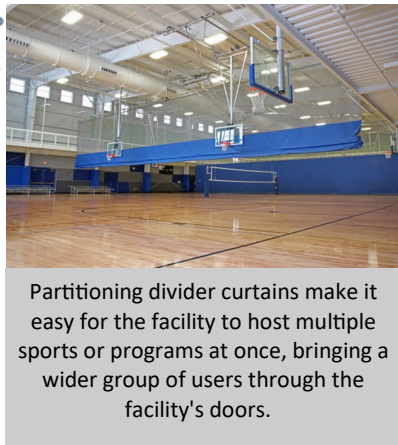

Like what you see?
Visit our website or
drop us a line. We're
always available for
a lunch & learn on
gymnasium equip-
ment or telescoping
bleachers.

SEATING CONCEPTS

The Helix Seat

The Helix chair model is a versatile and affordable option from Seating Concepts. It's entirely customizable, and it can also be utilized in a wide range of settings. From auditoriums, theatres, lecture halls, and churches or places of worship, cinema seating, the Helix is an excellent choice. Providing the strength of a robust steel support system, exclusive cold molded back and foam cushions, and easy to maintain components, the Helix is a seating product that extends extraordinary performance event after event. With the Helix, you'll be able to choose between various upholstery options, finishes and accessories. The counterbalance mechanism keeps the Helix operating quietly and properly for its full life, and the chair offers superior comfort at a reasonable price. With various size options, the Helix can always fit into the space you're working with while matching your goals or needs for capacity.

PORTER

Facility Feature:
West Chicago ARC Center

The 70,000 square foot West Chicago ARC Center is looking fit and ready for users this fall. A variety of indoor park district programs and activities are currently planned for the facility in the upcoming months. The gymnasium at the ARC Center serves as one of the primary spaces in the facility. The gymnasium features 3 full-sized basketball courts with retractable ceiling-suspended hoops. Full court volleyball play is also easily accommodated on each primary basketball court. Electrically operated divider curtains separate each primary court space, creating partitions that allow for multiple programming opportunities in the gym. Wall and column protective pads complete the fringes of the gym space.