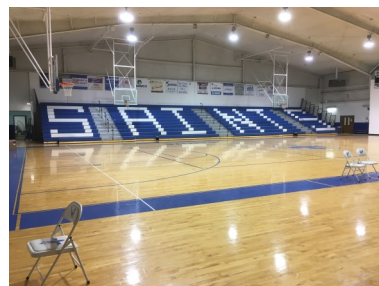

Who we're working with

- HANCO CONSTRUCTION
- VAN HORN CONSTRUCTION
- LANDRY & LEWIS ARCHITECTS
- THE LEMOINE COMPANY
- ARCHITECTS SOUTH-WEST

What we're working on

- DOVER MIDDLE SCHOOL – INTERKAL BLEACHERS
- SLCC – AUDIENCE SYSTEMS BLEACHERS
- LIVINGSTON PARISH SCHOOL BOARD – INTERKAL BLEACHERS
- ABITA SPRINGS GYM – PORTER GYM EQUIPMENT AND INTERKAL BLEACHERS

Where we're working

- ABITA SPRINGS, LA
- LAFAYETTE, LA
- DOVER, AR
- HATTIESBURG, MS

“Be gentle with one another, sensitive. Forgive one another as quickly and thoroughly as God in Christ forgave you.” Ephesians 4:32 MSG